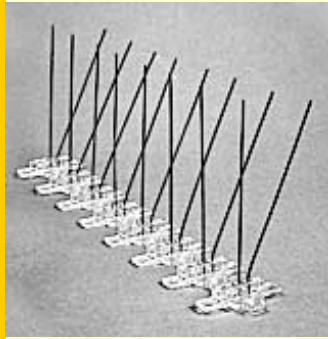

Universal Bracket Large

UBL

End anchor and in-line intermediate fitting to be attached using adhesive for GFRC and foam, etc. surfaces..  
100 per box

Pneumatic Hog Ring Tool

C31

Uses compressed air to extrude and crimp hog rings. Requires 85psi air pressure.  
Sold individually.

Pneumatic Hog Rings Small

PSS

10,000 per box

Pneumatic Hog Rings  
Large

PSL

11,250 per box

IMAGE	NAME	ITEM #	DESCRIPTION
	Deter D-1 single row of spikes	D1	Apply to pipes, gutters and ledges up to 2" wide. Sold as 2ft strips or 100 ft per case.
	Deter D-2 four rows of spikes	D2	For pipes and ledges up to 4.75" wide. Sold as 2ft strips or 100 ft per case.
	Deter D-2 Extra Wide	D2XW	Will cover a ledge up to 8" wide. Sold as 2ft strips or 100 ft per case.
	Ritespike 1 single row of spikes	RSV-1	Apply to pipes, gutters and ledges up to 2" wide. Clear U.V. resistant plastic base. "Notched" sections for easy snap-off. Total base can bent to fit curved surfaces. 1/4" holes for permanent fixing. packed in cartons containing 20ft Each piece is 1 ft. long.